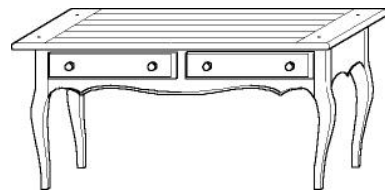

Avignon Occasional

Avignon Occasional

The most evident feature of the Avignon range is the smoothness of finish, carved rail moulding & pegged tenon joints. A method of joining that dates back centuries before adhesives were used.

CT115 Avignon Lamp Table
690 x 690 x 550mm

SVT6 Avignon Served Table
1170 x 400 x 690 mm

Also available:

CT117 Avignon Coffee Table with Drawer
1390 x 690 x 450mm